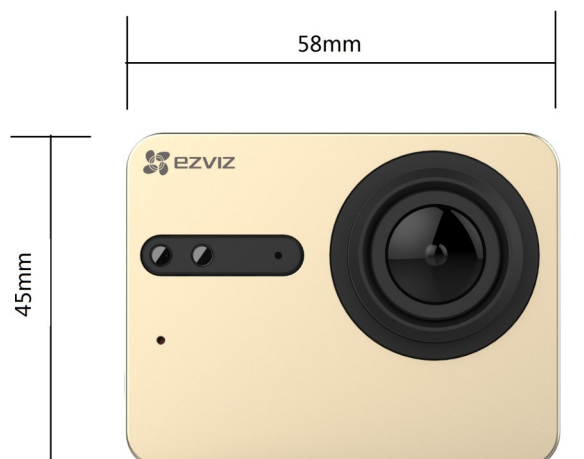

Introduction

S5 action camera provides a more affordable 4K high-end solution, with 4K15fps video recording capability and 16MP photos. It supports as high as 15 photos/s burst mode and time lapse mode of 5 minutes intervals. 30 seconds exposure time gives you a perfect solution for night pictures. Besides, in S5 there're high-resolution touchable screen and super aspheric lens. Our innovative EIS (electronic stability system) and distortion correction technology is used to ensure a smooth and pleasant experience during video recording.

Key Features

Ultra HD 4K 15FPS Video
16MP Image Sensor
Electronic Image Stabilization
Built-In G-Sensor/Gyro
Auto Low Light Mode
Built-In Dual Mic Noise Reduction, wind noise reduce
Support Micro SD card slot, up to 128GB
Waterproof housing 40m
Distortion Correction
Built-In Touchable LCD Screen (Res:320*240)

Dimension